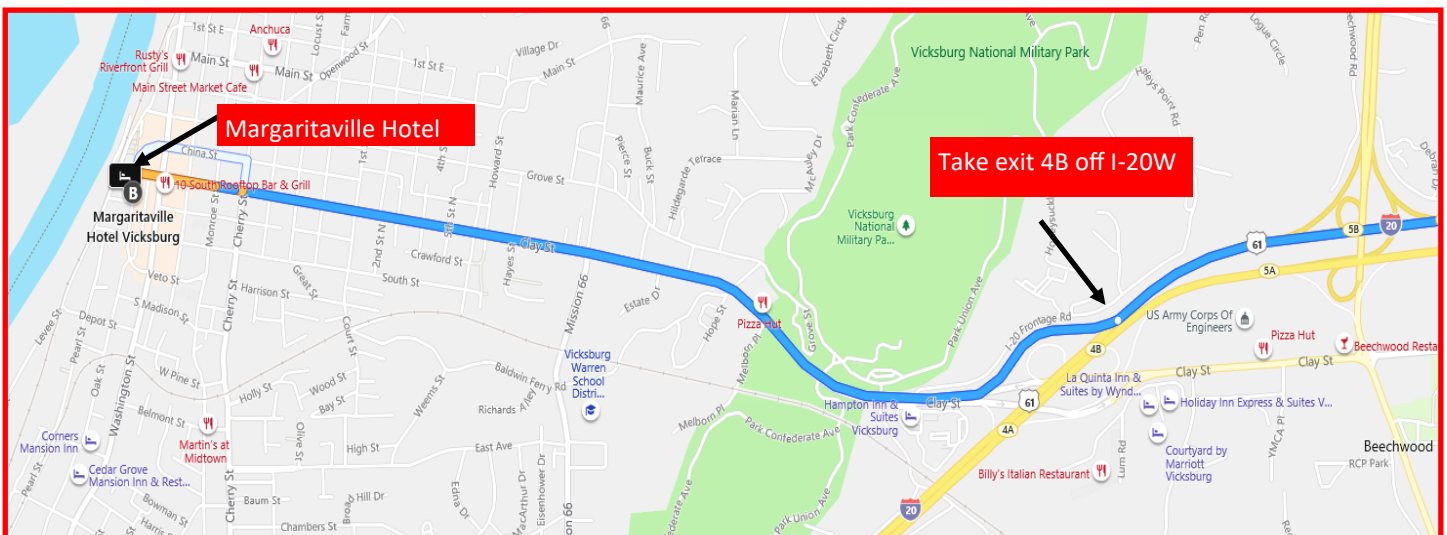

### About Margaritaville Hotel, Vicksburg, MS

- ♥ Located right next to Vicksburg Convention Center
- ♥ Landshark Bar & Grill
- ♥ Riverfront Deck
- ♥ Full-Service Lobby Bar & Coffee Shop
- ♥ Luxurious Plush Bedding
- ♥ 2 Queen Beds
- ♥ Refrigerator
- ♥ Writing Desk
- ♥ Wifi
- ♥ Keurig Brewer
- ♥ Bluetooth Alarm Clock with USB
- ♥ HD LED Television

## Direction to Hotel and Vicksburg Convention Center

### Directions from I-20W

- ♥ Traveling on I-20W, take exit 4B,
- ♥ Then take ramp right for West Clay St. toward Downtown Vicksburg.
- ♥ Travel 2.7 miles and turn left onto Mulberry St.
- ♥ Then in 233 feet, you will arrive at Mulberry St. If you reach Crawford St., you have gone to far.

### Directions from Margaritaville Hotel Vicksburg

- ♥ Walking (Blue dots)
  - Head south on Mulberry St toward Crawford St for 486 feet. Then turn right onto South St., and then immediately turn left on Pearl St. Then in 0.2 mi turn left. You will have arrive at your destination on the left in 180 ft.
- ♥ Driving
  - Head south on Mulberry St toward Crawford St for 0.1 m then road name changes to Veto Street. Then in 161 ft turn right onto Mulberry St. In 0.2 m turn right on Depot St, then in 358 ft turn right onto Pearl St, then in 351 ft turn right. You will have arrive at your destination on the left in 180 ft.